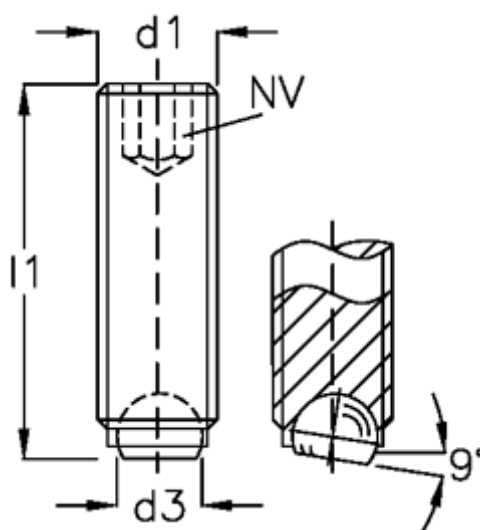

Article number: 209056591

Description: E+G Ball point screw  
GN 605-M10-25-BN

## Measures

---

d1	= M10
d2	= 7.0
d3	= 6.0
Internal hexagon	= 5
l1	= 25